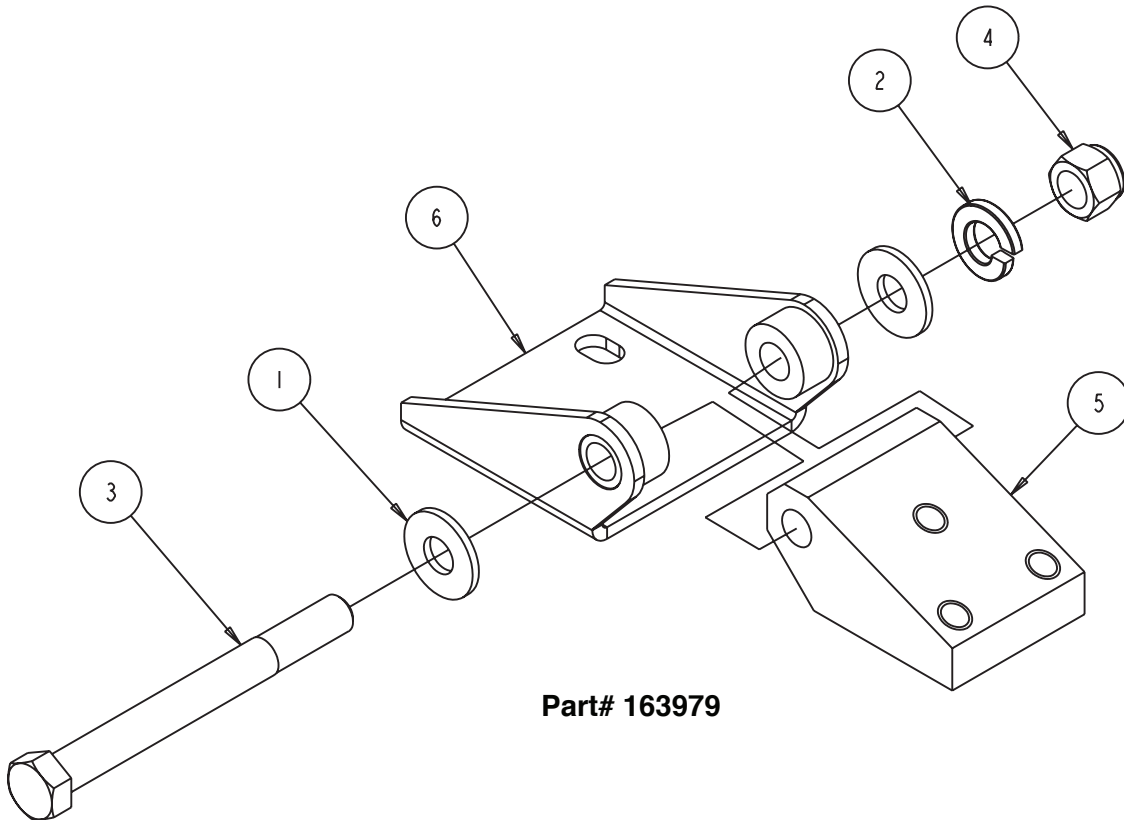

Part# 163979