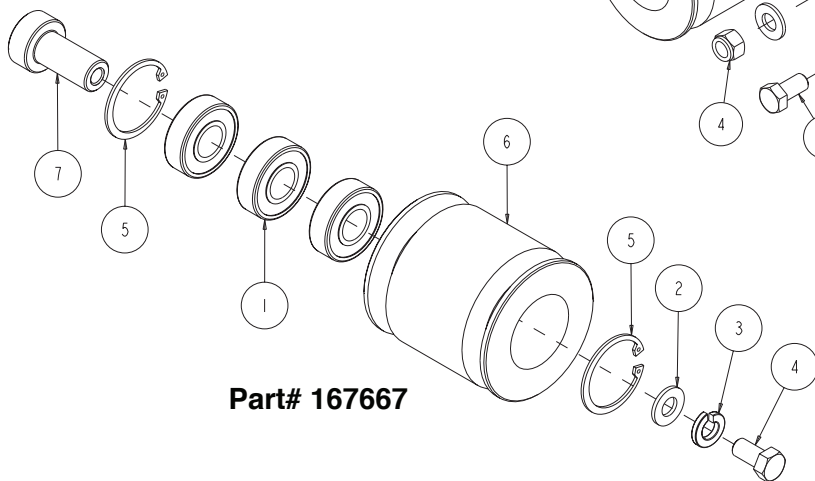

Part# 167222

Part# 167666

Part# 167667

MK-4000KB Assembly Instrument Panel Part# 167222			
ITEM	DESCRIPTION	PART #	QTY
1	SCREW, 1/4-20 X 3/4 FLAT HEAD PHILLIPS	154657	1
2	PLUG, 1/2 FLUSH HEAD BUTTON	156779	2
3	PANEL, INSTRUMENT (COMP)	160909-KB	1
4	CONTROL, THROTTLE-COMP	162616-KB	1
5	KNOB, DEPTH INDICATOR (COMP)	162629	1
6	POINTER, DEPTH INDICATOR	162630	1
7	ASSY, DEPTH INDICATOR	162881	1
8	LIGHT, 1/2" DIA, PANEL, RED	163938	2
9	LIGHT, 1/2" DIA, PANEL, GREEN	163939	1
10	GAUGE, FUEL, ANALOG	164151	1
11	GAUGE, TACH, DIESEL	164152-D	1
12	GAUGE, TEMP, 2"	167501	1