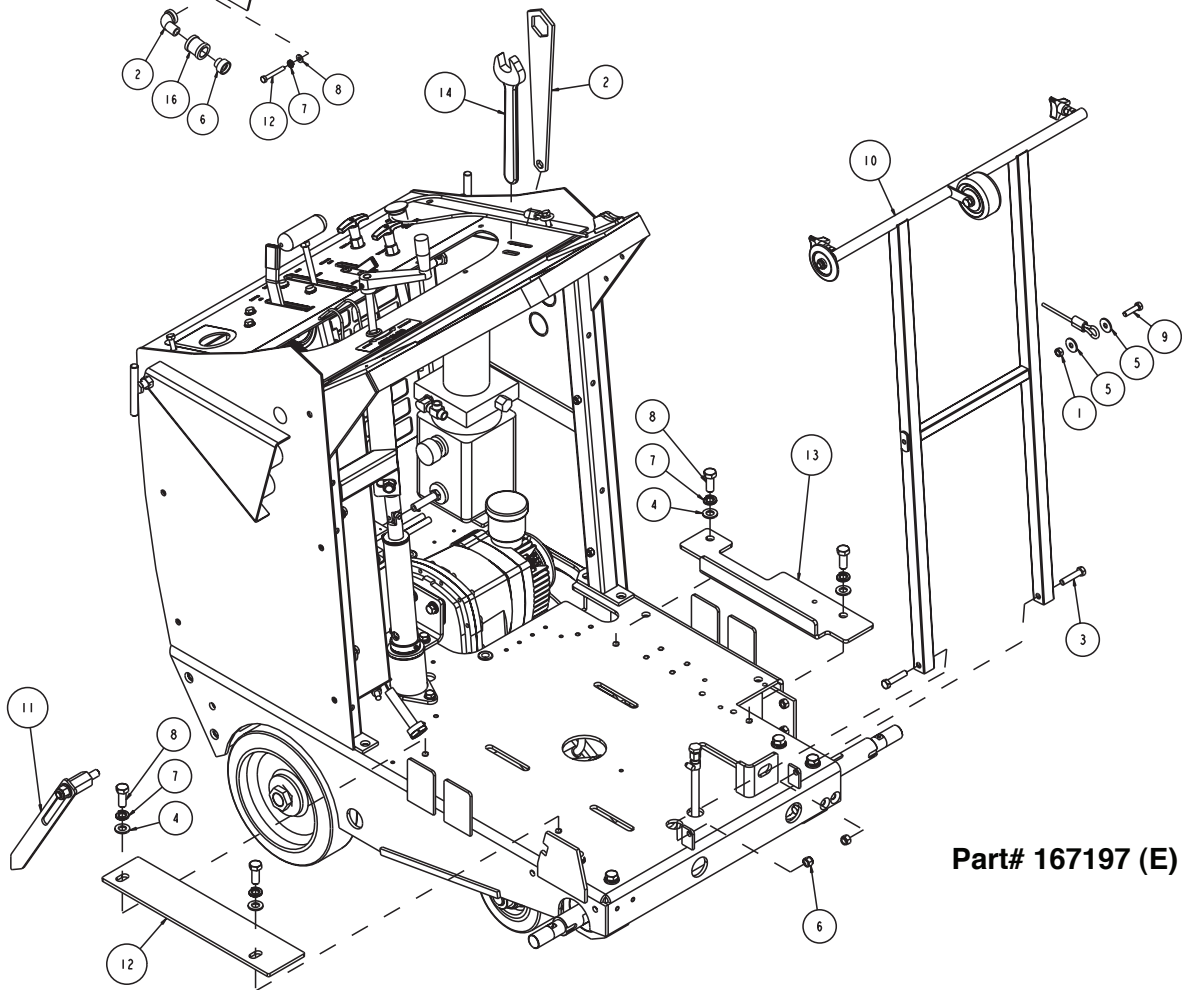

MK-4000KB Assembly Sub D Part# 167197			
ITEM	DESCRIPTION	PART #	QTY
1	GRIP, HANDLE, 1.0 ID	150842	2
2	ELBOW, 1/2 MNPT 90 STREET, GALV	150844	1
3	HOSE, 3/8 X 5/8 VINYL, 18"	150845	1
4	WASHER, 1/2 SAE FLAT	150924	5
5	CLAMP, 5/8 HOSE	151198	1
6	FITTING, 1/2 MNPT X 3/4 FNH	151322	1
7	WASHER, LOCK, SPLIT, 5/16	151747	6
8	WASHER, 5/16 SAE FLAT	151754	6
9	WASHER, 1/2 SPLIT LOCK	153524	5
10	SCREW, 1/2-13 X 1-1/4 HEX HEAD CAP	153532	5
11	FITTING, 1/2 MNPT X 3/8 BARB	153653	1
12	SCREW, HEX, 5/16-18 X 2-1/4	153951	6
13	PLATE, REAR FRAME	161106	1
14	HANDLEBAR	161158	2
15	KNOB, 1/2-13 T-HANDLE	162635	2
16	FITTING, 1/2 NPT COUPLER	164208	1
17	PANEL, TOWER L/H	167285	1
18	ASSY, BACK PANEL, LATCHING	167505	1

MK-4000KB Assembly Sub E Part# 167197			
ITEM	DESCRIPTION	PART #	QTY
1	NUT, HEX, 5/16-18	101196	1
2	WRENCH, BOX END, 1 - 1/2 X 9/16	137976	1
3	SCREW, 3/8-16 X 1-3/4 HEX HEAD CAP	150920	2
4	WASHER, 1/2 SAE FLAT	150924	4
5	5/16 FENDER WASHER	151053	2
6	NUT, 3/8-16 NYLOK HEX	152505	2
7	WASHER, 1/2 SPLIT LOCK	153524	4
8	SCREW, 1/2-13 X 1-1/4 HEX HEAD CAP	153532	4
9	SCREW, 5/16-18 X 1-1/4 HEX HEAD	153950	1
10	ASSY, POINTER, FRONT	160931	1
11	ASSY, REAR POINTER	163824	1
12	BRACKET, ENGINE GUIDE, RIGHT	167242	1
13	BRACKET, ENGINE GUIDE, LEFT	167243	1
14	WRENCH, 1" OPEN END	169382	1