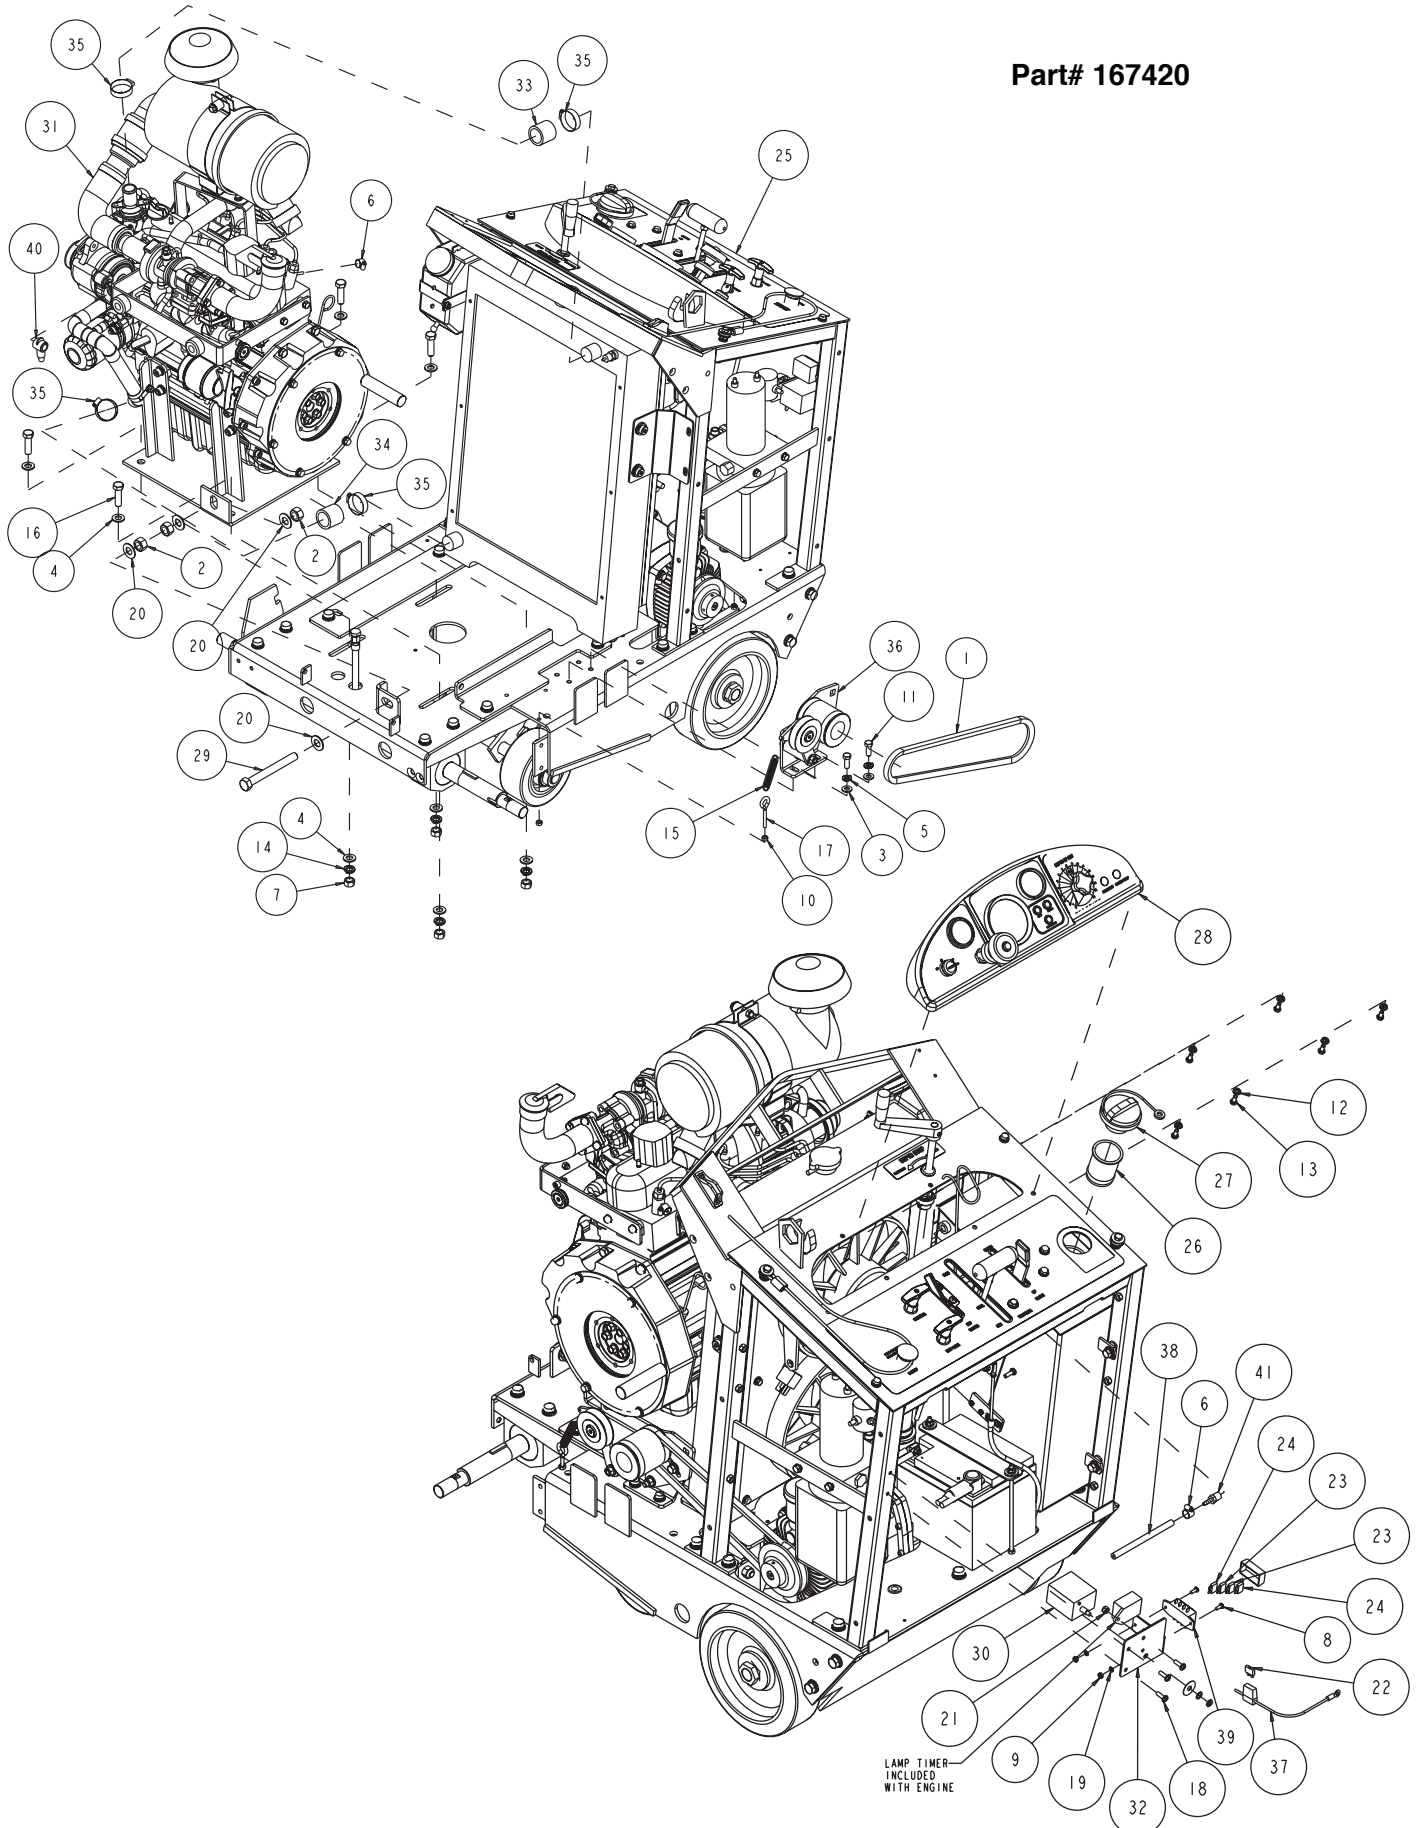

Part# 167420

MK-4000KB Parent Part# 167420			
ITEM	DESCRIPTION	PART #	QTY
1	BELT, AX-38	133165	1
2	NUT, HEX, 5/8-18	135848	3
3	WASHER, 3/8 SAE FLAT	150923	2
4	WASHER, 1/2 SAE FLAT	150924	8
5	WASHER, 3/8 SPLIT LOCK	150925	2
6	CLAMP, 5/8 HOSE	151198	3
7	NUT, 1/2-13 HEX	151282	4
8	SCREW, 10 - 24 X 1/2 PAN HEAD PHILLIPS	151744	2
9	NUT, HEX 10 - 24	151749	2
10	NUT, HEX, 1/4 - 20	151893	2
11	SCREW, HEX HD CAP, 3.8 - 16 X 1	152507	2
12	WASHER, 1/4 SPLIT LOCK	152591	6
13	SCREW, 1/4-20 X 1/2 HEX HEAD	152608	6
14	WASHER, 1/2 SPLIT LOCK	153524	4
15	SPRING, 9/16 X 2.5 EXTENSION	153807	1
16	SCREW, 1/2-13 X 1-3/4 HEX HEAD CAP	153853	4
17	EYEBOLT, 1/4-20 X 2	153887	1
18	SCREW, PAN HD, 1/4 - 20 X 3/4	157523	3
19	WASHER #10, INTERNAL TEETH	158336	2
20	WASHER, FLAT, 5/8 SAE	158350	4
21	NUT, 1/4-20 NYLOK	159857	1
22	FUSE, 40A ATC BLADE	164595	1
23	FUSE, 10A ATC BLADE	164597	1
24	FUSE, 5A ATC BLADE	164598	2
25	ASSY, 4000HY IKB SUB	167197	1
26	NECK, 2" FUEL FILLER	167219-D	1
27	CAP, 2" FUEL FILLER	167220	1
28	ASSY, INSTRUMENT PANEL, KB	167222	1
29	SCREW, HEX, TAP, 5/8-11 X 5-1/2	167279	1
30	SWITCH, MAGNETIC, 12/24V, MDL117	167502	1
31	ASSY, ENG I NE, KUBOTA 44HP	167507	1
32	BRACKET, FUSEBOX, KB	167536	1
33	HOSE, RADIATOR, 1-1/4ID, UPPER, KB	167559	1
34	HOSE, RADIATOR, 1-1/4ID, LOWER, KB	167560	1
35	CLAMP, 1 - 1/ 16 TO 2 HOSE	167617	4
36	ASSY, TRANS IDLER, KB	167666	1
37	WI RE HARNESS, 4000KB	167672	1
38	HOSE, FUEL, 3/16ID (6.0')	167674	1
39	BLOCK, FUSE, 4 - SLOT	169148	1
40	COVER, 8 - 4 AWG TERMINAL, RED	169355	1
41	FITTING, 1/4MNPT X 3/16 BARB	169361	1