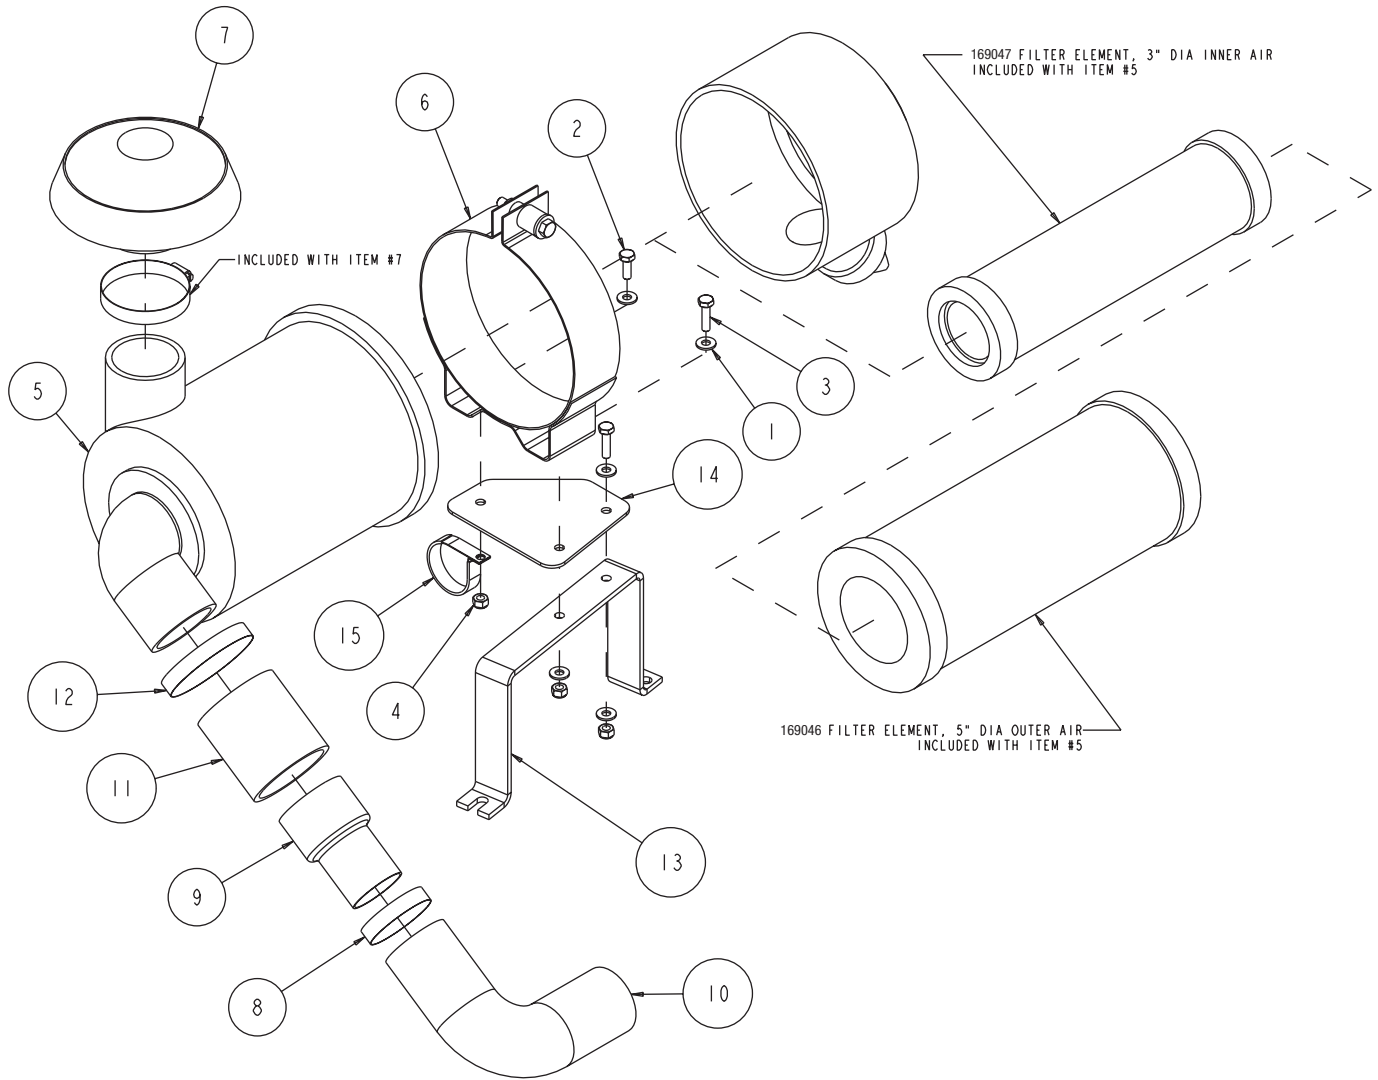

Part# 167509

MK-4000KB 7" Assembly Air Cleaner Part# 167509			
ITEM	DESCRIPTION	PART #	QTY
1	WASHER, 1/4 SAE FLAT	151915	5
2	SCREW, 1/4-20 X 3/4 HEX HEAD	152370	1
3	SCREW, HEX HD CAP, 1/4-20 X 1	152676	2
4	NUT, 1/4-20 NYLOK	159857	3
5	AIR CLEANER, 7"	162607	1
6	BRACKET, 7" AIR CLEANER	162608	1
7	HOOD, 2.5" INLET	162609	1
8	CLAMP, 1-5/16 TO 2-1/4 HOSE	162816	1
9	ADAPTER, 1-7/800 X 2-1/4 ID TUBE	162857	1
10	HOSE, Ø1-3/4 X 90 INTAKE (COMP)	163985-KB	1
11	HOSE, 2-112 ID INTAKE (COMP)	163986	1
12	CLAMP, 2-5/16 TO 3-1/4 HOSE	164242	2
13	BRACKET, AIR CLEANER, KB	167510	1
14	PLATE, AIR CLEANER, KB	167511	1
15	CLAMP, 1-3/4 CUSHION LOOP	167522	1