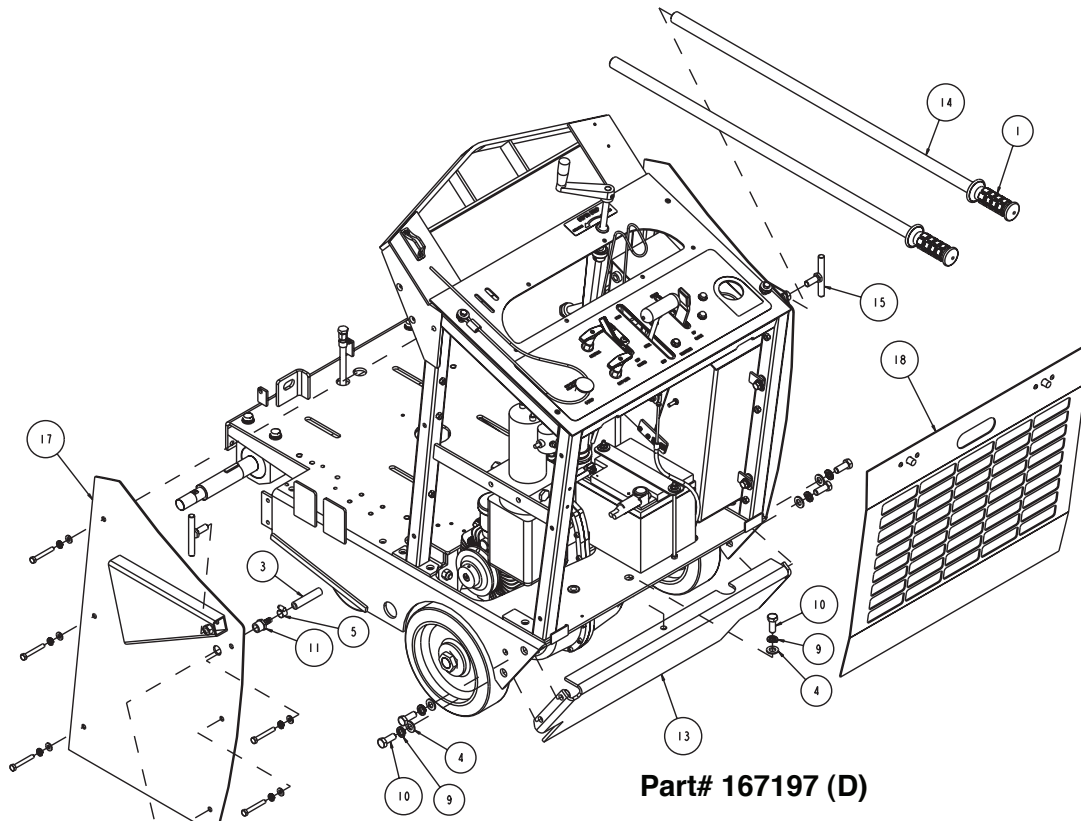

MK-4000KB Assembly Sub D Part# 167197			
ITEM	DESCRIPTION	PART #	QTY
1	GRIP, HANDLE, 1.0 ID	150842	2
2	ELBOW, 1/2 MNPT 90 STREET, GALV	150844	1
3	HOSE, 3/8 X 5/8 VINYL, 18"	150845	1
4	WASHER, 1/2 SAE FLAT	150924	5
5	CLAMP, 5/8 HOSE	151198	1
6	FITTING, 1/2 MNPT X 3/4 FNH	151322	1
7	WASHER, LOCK, SPLIT, 5/16	151747	6
8	WASHER, 5/16 SAE FLAT	151754	6
9	WASHER, 1/2 SPLIT LOCK	153524	5
10	SCREW, 1/2-13 X 1-1/4 HEX HEAD CAP	153532	5
11	FITTING, 1/2 MNPT X 3/8 BARB	153653	1
12	SCREW, HEX, 5/16-18 X 2-1/4	153951	6
13	PLATE, REAR FRAME	161106	1
14	HANDLEBAR	161158	2
15	KNOB, 1/2-13 T-HANDLE	162635	2
16	FITTING, 1/2 NPT COUPLER	164208	1
17	PANEL, TOWER L/H	167285	1
18	ASSY, BACK PANEL, LATCHING	167505	1

MK-4000KB Assembly Sub E Part# 167197			
ITEM	DESCRIPTION	PART #	QTY
1	NUT, HEX, 5/16-18	101196	1
2	WRENCH, BOX END, 1 - 1/2 X 9/16	137976	1
3	SCREW, 3/8-16 X 1-3/4 HEX HEAD CAP	150920	2
4	WASHER, 1/2 SAE FLAT	150924	4
5	5/16 FENDER WASHER	151053	2
6	NUT, 3/8-16 NYLOK HEX	152505	2
7	WASHER, 1/2 SPLIT LOCK	153524	4
8	SCREW, 1/2-13 X 1-1/4 HEX HEAD CAP	153532	4
9	SCREW, 5/16-18 X 1-1/4 HEX HEAD	153950	1
10	ASSY, POINTER, FRONT	160931	1
11	ASSY, REAR POINTER	163824	1
12	BRACKET, ENGINE GUIDE, RIGHT	167242	1
13	BRACKET, ENGINE GUIDE, LEFT	167243	1
14	WRENCH, 1" OPEN END	169382	1