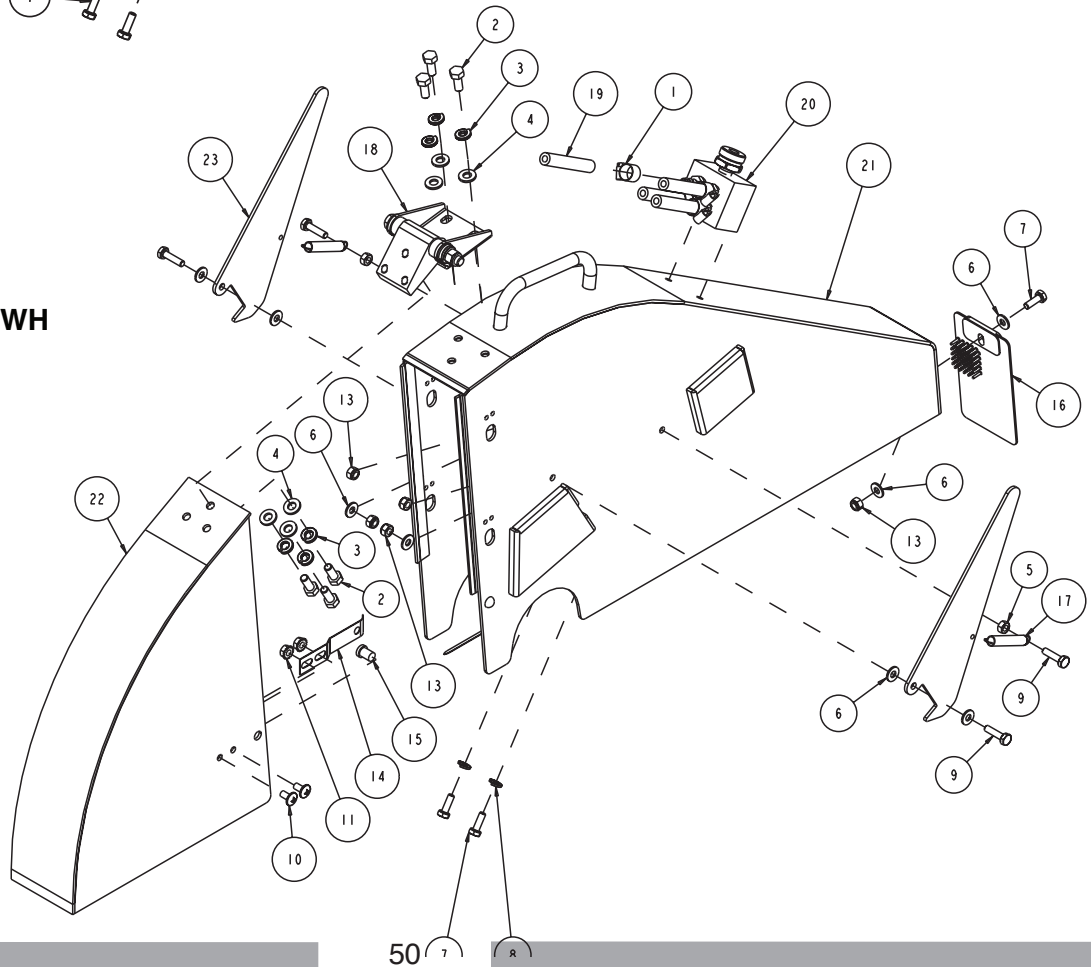

Part# 168279-26-WH