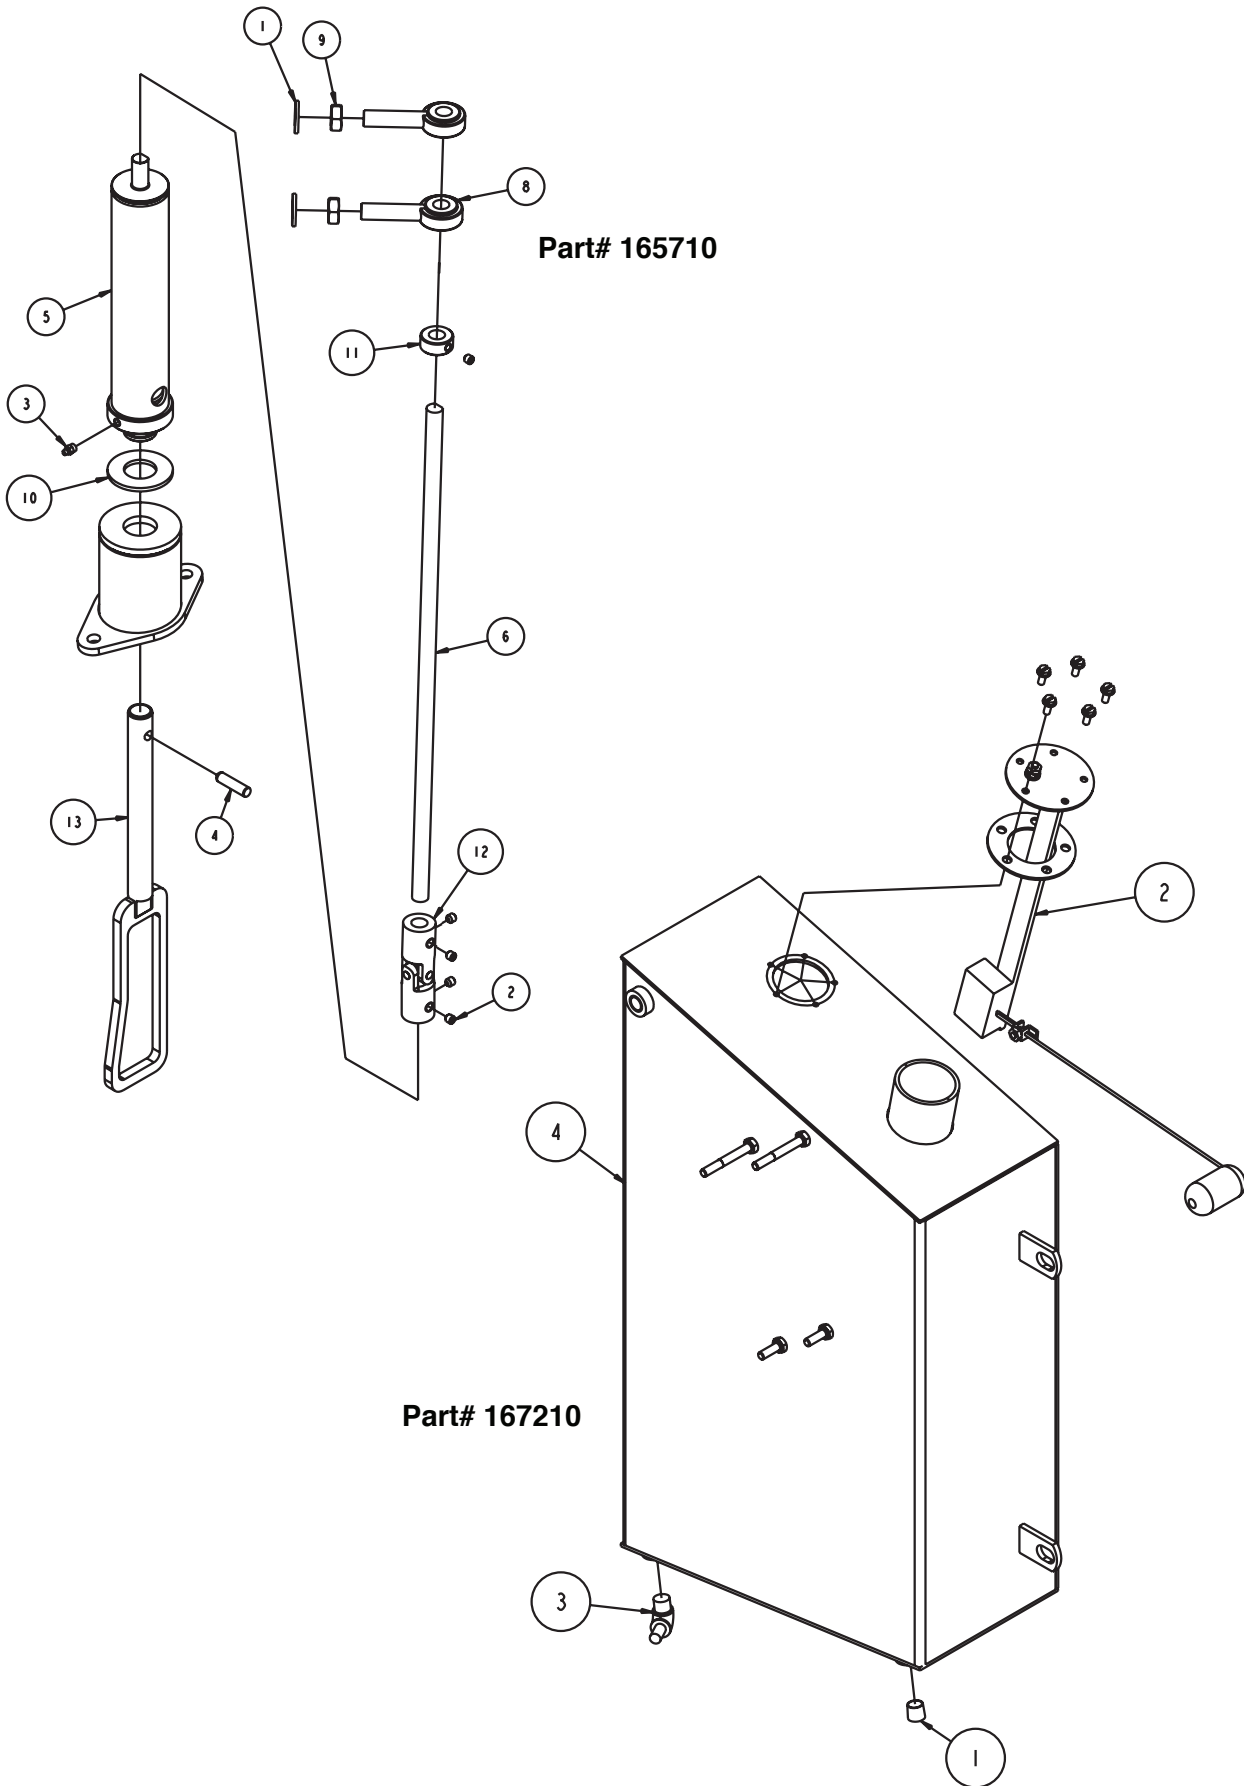

MK-4000KB Assembly Depth Stop Part# 165710			
ITEM	DESCRIPTION	PART #	QTY
1	WASHER, 1/2 SAE FLAT	150924	2
2	SCREW, 5/16 - 18 X 1/2 SOCKET HEAD SET	152607	4
3	FITTING, 1/4-28 GREASE	153852	1
4	PIN, 5/16 X 1-1/4 GROOVE	160458	1
5	TUBE, DEPTH STOP	161138	1
6	ARM, DEPTH STOP LINKAGE	161156	1
7	CUP, DEPTH STOP	162582	1
8	ROD END, 1/2" BALL JOINT	162583	2
9	NUT, 1/2-20 HEX	162586	2
10	BEARING, 1 X 2 X 1/8 BRONZE THRUST	162623	1
11	COLLAR, SHAFT, 1/2	162633	1
12	U-JOINT, 1.0 OD X 0.5 ID (COMP)	163988	1
13	SCREW, DEPTH STOP	165708	1

MK-4000KB Assembly Fuel Tank Part# 167210			
ITEM	DESCRIPTION	PART #	QTY
1	PLUG, 1/4NPT HEX SOCKET	154679	1
2	SENDER, FUEL	162636	1
3	ELBOW, 1/4MNPT X 5/16BARB, BRASS	164278	1
4	TANK, FUEL	167211	1