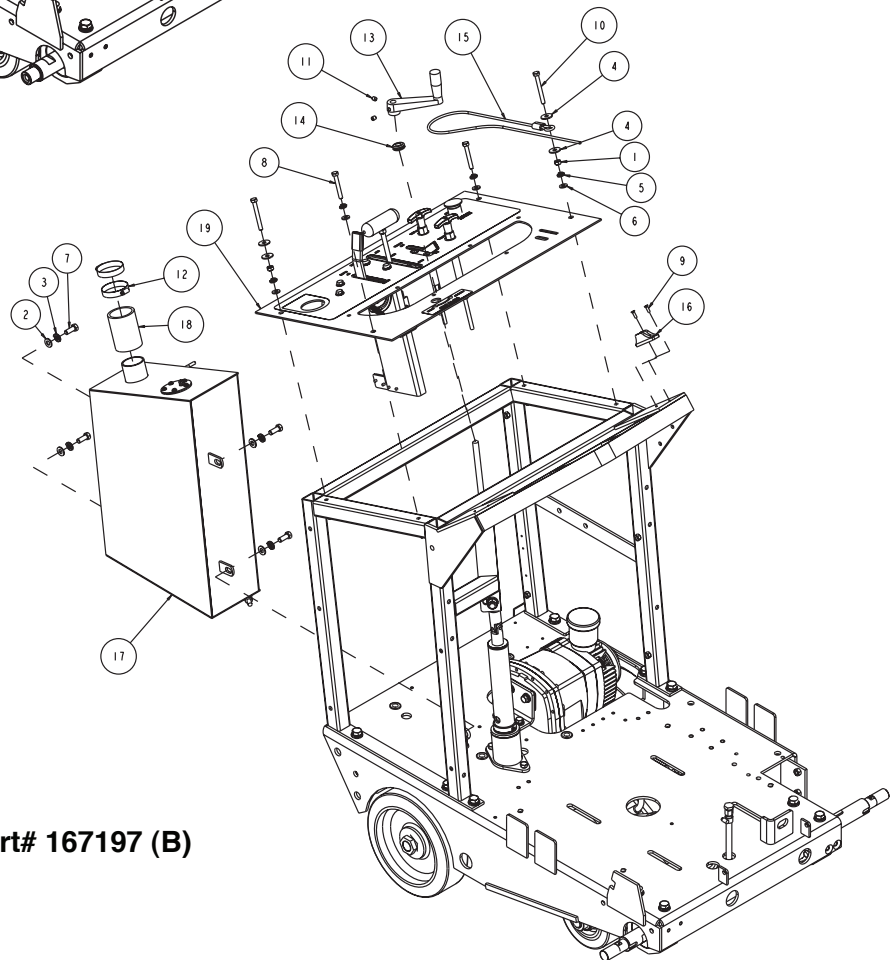

Part# 167197 (B)